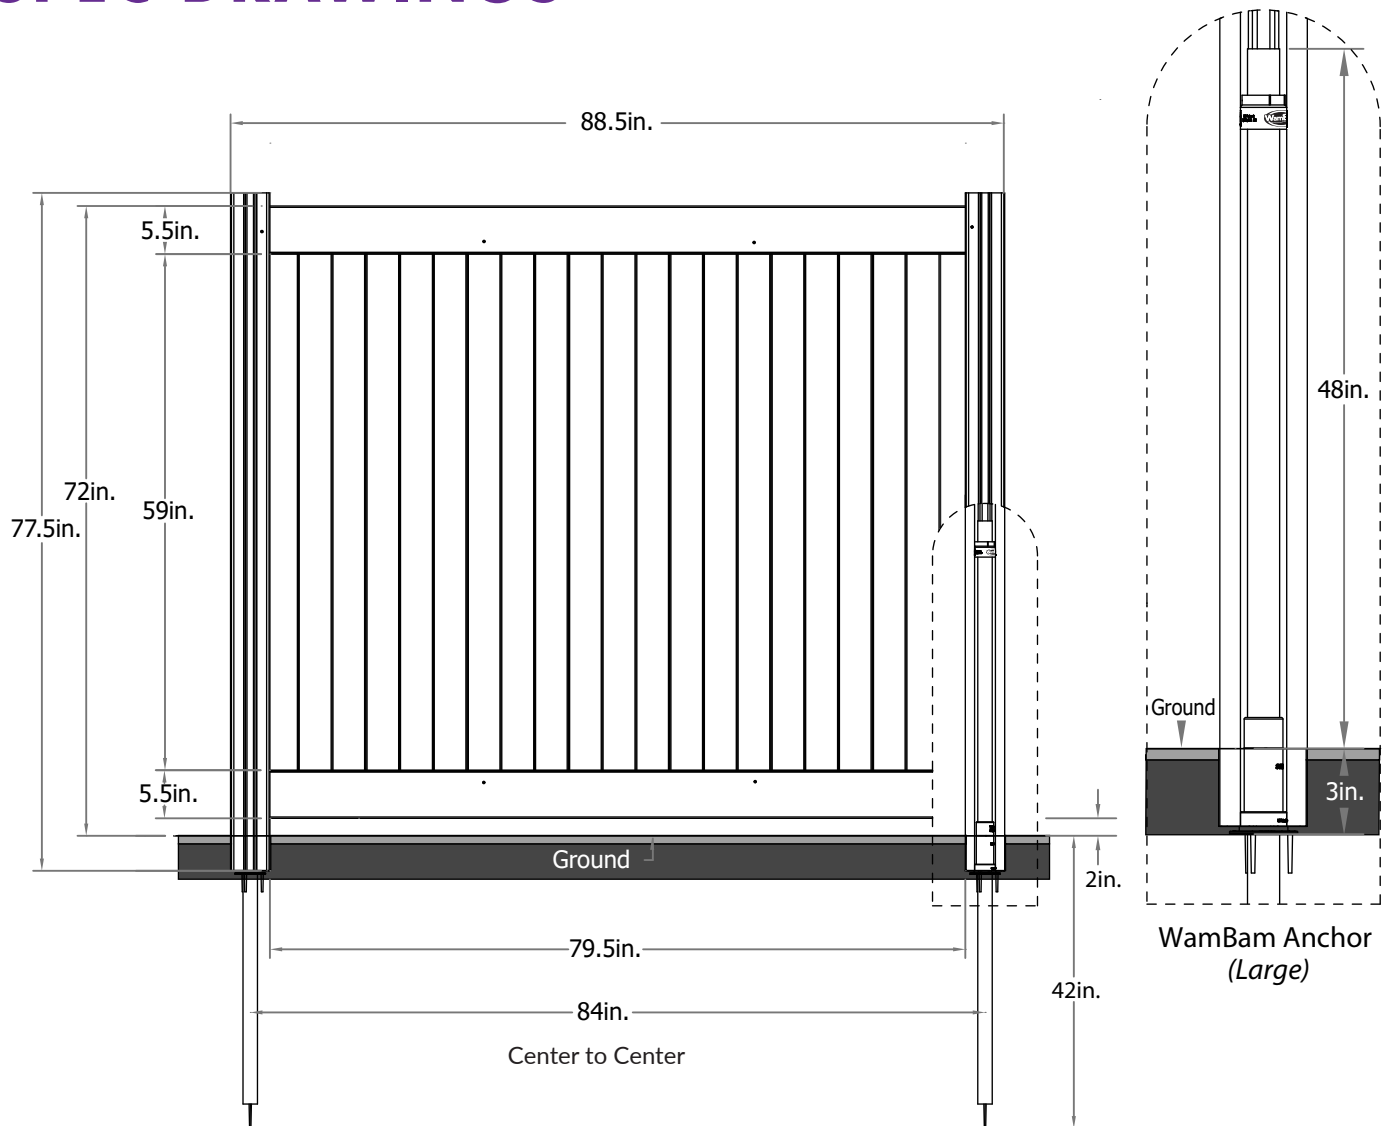

Steady Freddy Vinyl Fence

SPEC DRAWINGS

Top Rail

Bottom Rail
.090in. wall thickness