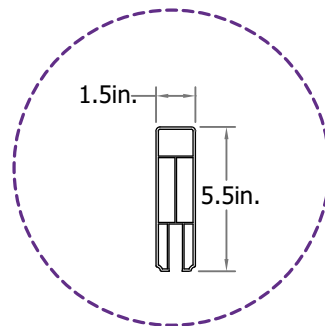

Steady Freddy Vinyl Fence

SPEC DRAWINGS

Top Rail

Bottom Rail
.090in. wall thickness