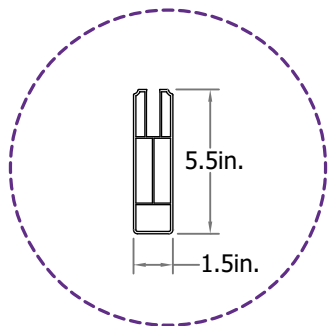

Steady Freddy Vinyl Fence

SPEC DRAWINGS

Top Rail

Bottom Rail
.090in. wall thickness